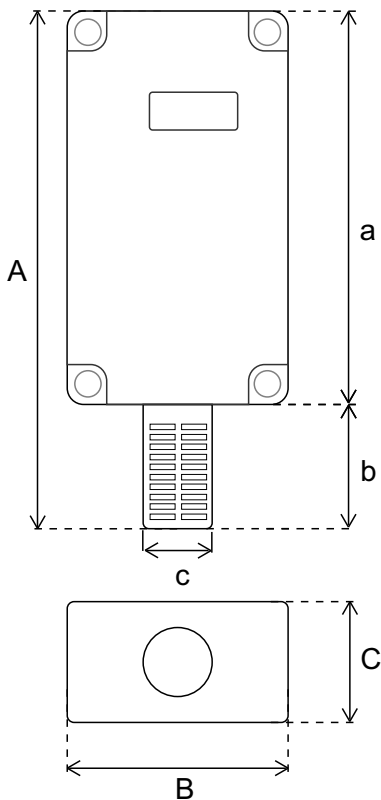

KS-419 // PORTABLE CARBON DIOXIDE (CO₂) SENSOR

- Accurate and Precise Measuring
- Internal Battery
- Durable and Handy Design
- Long Operating Life
- Cleanable Filter
- IP 67 Plastic Case (Not Including Sensor)

TECHNICAL SPECIFICATIONS

Product Informations	
Product Name	KS-419 Portable Carbon Dioxide (CO ₂) Sensor
Input	12 V DC

Sensor	Measuring Range	Sensitivity	Accuracy
Carbon Dioxide (CO ₂)	0 - 100 % vol	± 0.2 % vol	± 0.5 % vol

Dimensions					
A	B	C	a	b	c
161 mm	65 mm	40 mm	115 mm	36 mm	20 mm