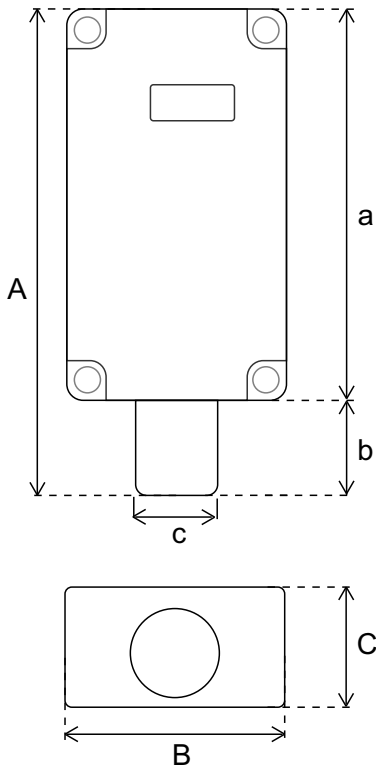

AS/ES/US/CS/OS-412 // PORTABLE GAS SENSORS

- Accurate and Precise Measuring
- Internal Battery
- Durable and Handy Design
- 2 Years Sensor Operating Life
- Easy Replaceable Sensor
- IP 67 Plastic Case (Not Including Sensor)

TECHNICAL SPECIFICATIONS

Product Informations	
Product Name	AS/ES/US/CS/OS-412 Portable Gas Sensors
Input	12 V DC

Sensor	Measuring Range	Sensitivity	Accuracy
Ammonia (NH ₃)	0-100 ppm	± 1 ppm	± 2 ppm
Ethylene (C ₂ H ₄)	0-100 ppm	± 0,1 ppm	± 1 ppm
Sulfur Dioxide (SO ₂)	0-200 ppm	± 0,1 ppm	± 1 ppm
Carbon Monoxide (CO)	0-1000 ppm	± 1 ppm	± 5 ppm
Oxygen (O ₂)	0-25 % vol	± 0.1 % vol	± 1 % vol

Dimensions					
A	B	C	a	b	c
139 mm	65 mm	40 mm	115 mm	24 mm	24 mm