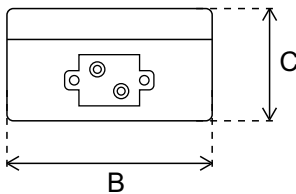

BS-414 / 415 // PORTABLE DIFFERENTIAL PRESSURE SENSOR

- Accurate and Precise Measuring
- Internal Battery
- Durable and Handy Design
- Long Operating Life
- IP 67 Plastic Case (Not Including Sensor)

TECHNICAL SPECIFICATIONS

Product Informations	
Product Name	BS-414 / 415 Portable Differential Pressure Sensor
Input	12 V DC

Product Code	Sensor	Measuring Range	Sensitivity	Accuracy
BS-414	Pressure	-1.000...+1.000 Pa	± 10 Pa	± %0,5
BS-415		-10.000...+10.000 Pa		

Dimensions					
A	B	C	a	b	c
143 mm	65 mm	40 mm	115 mm	28 mm	28 mm