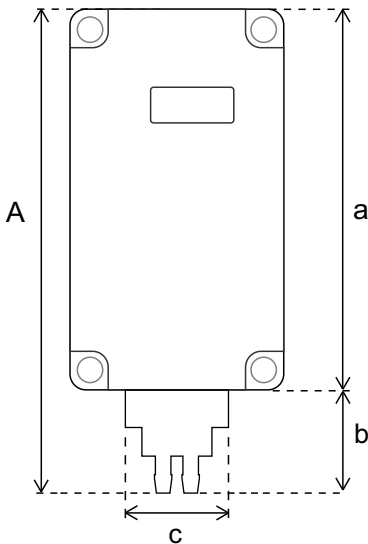

BS-414 / 415 // PORTABLE DIFFERENTIAL PRESSURE SENSOR

- Accurate and Precise Measuring
- Internal Battery
- Durable and Handy Design
- Long Operating Life
- IP 67 Plastic Case (Not Including Sensor)

TECHNICAL SPECIFICATIONS

Product Informations	
Product Name	BS-414 / 415 Portable Differential Pressure Sensor
Input	12 V DC

Product Code	Sensor	Measuring Range	Sensitivity	Accuracy
BS-414	Pressure	-1.000...+1.000 Pa	± 10 Pa	± %0,5
BS-415		-10.000...+10.000 Pa		

Dimensions					
A	B	C	a	b	c
143 mm	65 mm	40 mm	115 mm	28 mm	28 mm