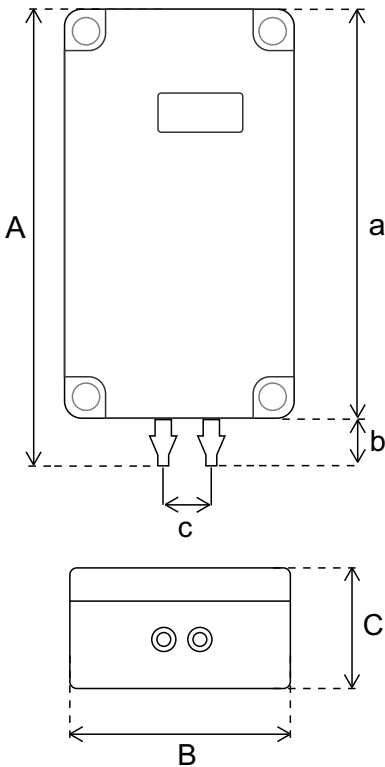

## BS-412 / 413 // PORTABLE DIFFERENTIAL PRESSURE SENSOR

- Accurate and Precise Measuring
- Internal Battery
- Durable and Handy Design
- Long Operating Life
- IP 67 Plastic Case (Not Including Sensor)

### TECHNICAL SPECIFICATIONS

Product Informations	
Product Name	BS-412 / 413 Portable Differential Pressure Sensor
Input	12 V DC

Product Code	Sensor	Measuring Range	Sensitivity	Accuracy
BS-412	Pressure	-125...+125 Pa	± 1 Pa	± %3
BS-413		-500...+500 Pa		

Dimensions					
A	B	C	a	b	c
125 mm	65 mm	40 mm	115 mm	10 mm	12 mm