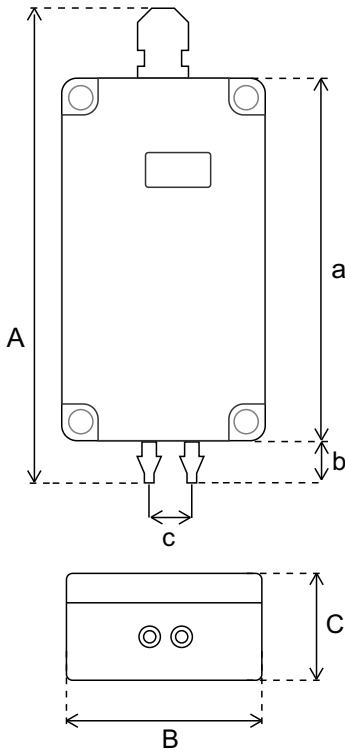

BT-4X1 // DIFFERENTIAL PRESSURE TRANSMITTER WITH DISPLAY

- Accurate and Precise Measuring
- Analog Output
- Durable and Handy Design
- Long Operating Life
- Easy Assembling
- IP 67 Plastic Case (Not Including Sensor)

TECHNICAL SPECIFICATIONS

Product Informations	
Product Name	BT-4X1 Differential Pressure Transmitter with Display
Input	12-24 V DC
Output	0-10 V / 4-20 mA / Modbus RTU

Sensor	Measuring Range	Sensitivity	Accuracy
Pressure	0-100 Pa / 0-125 Pa (-125) - (+125) Pa (-500) - (+500) Pa	± 1 Pa	± %3

Product Code	Output Signal
BT 401	0-10 V
BT 441	4-20 mA
BT 461	Modbus RTU

Dimensions		
A	B	C
147 mm	65 mm	40 mm
a	b	c
115 mm	10 mm	12 mm