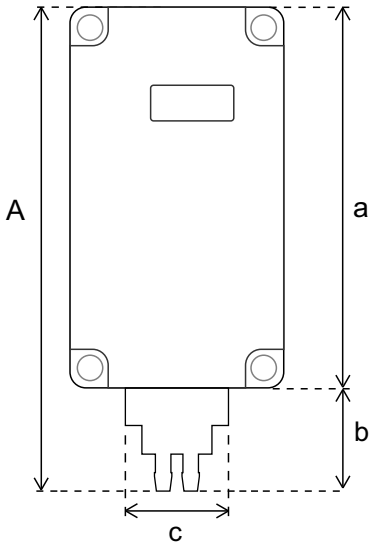

BS-415 // PORTABLE DIFFERENTIAL PRESSURE SENSOR

- Accurate and Precise Measuring
- Internal Battery
- Durable and Handy Design
- Long Operating Life
- IP 67 Plastic Case (Not Including Sensor)

TECHNICAL SPECIFICATIONS

Product Informations	
Product Name	BS-415 Portable Differential Pressure Sensor
Input	12 V DC

Sensor	Measuring Range	Sensitivity	Accuracy
Pressure	0-10.000 Pa	± 10 Pa	$\pm \%0,5$

Dimensions					
A	B	C	a	b	c
143 mm	65 mm	40 mm	115 mm	28 mm	28 mm