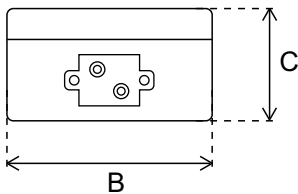

BS-415 // PORTABLE DIFFERENTIAL PRESSURE SENSOR

- Accurate and Precise Measuring
- Internal Battery
- Durable and Handy Design
- Long Operating Life
- IP 67 Plastic Case (Not Including Sensor)

TECHNICAL SPECIFICATIONS

Product Informations	
Product Name	BS-415 Portable Differential Pressure Sensor
Input	12 V DC

Sensor	Measuring Range	Sensitivity	Accuracy
Pressure	0-10.000 Pa	± 10 Pa	$\pm \%0,5$

Dimensions					
A	B	C	a	b	c
143 mm	65 mm	40 mm	115 mm	28 mm	28 mm