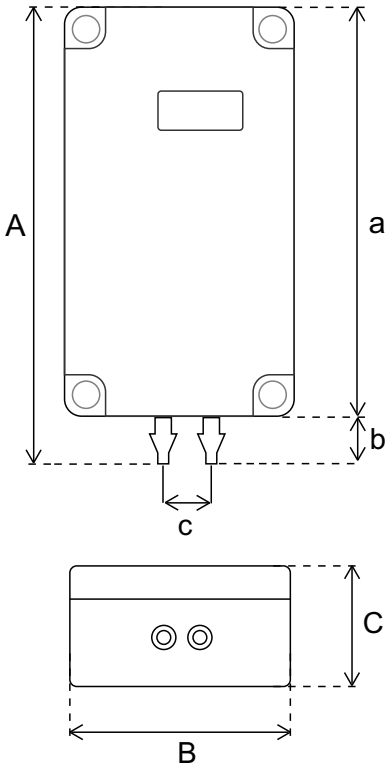

BS-412 // PORTABLE DIFFERENTIAL PRESSURE SENSOR

- Accurate and Precise Measuring
- Internal Battery
- Durable and Handy Design
- Long Operating Life
- IP 67 Plastic Case (Not Including Sensor)

TECHNICAL SPECIFICATIONS

Product Informations	
Product Name	BS-412 Portable Differential Pressure Sensor
Input	12 V DC

Sensor	Measuring Range	Sensitivity	Accuracy
Pressure	(-125) - (+125) Pa (-500) - (+500) Pa	± 1 Pa	± %3

Dimensions					
A	B	C	a	b	c
125 mm	65 mm	40 mm	115 mm	10 mm	12 mm