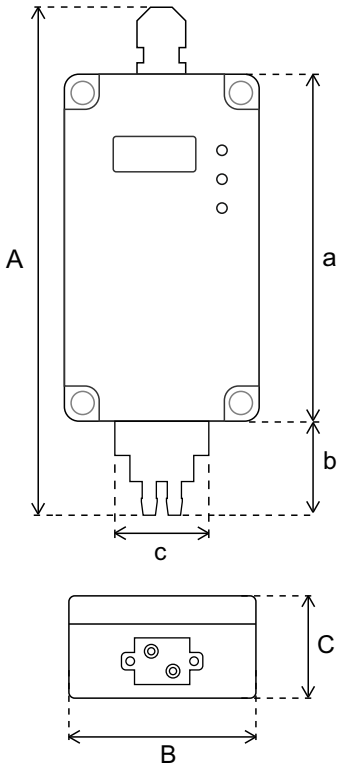

## BR-415 // DIFFERENTIAL PRESSURE CONTROL DEVICE

- Accurate and Precise Measuring
- 1 Relay Output
- Buzzer (Optional)
- Durable and Handy Design
- Long Operating Life
- Easy Assembling
- Adjustable Relay Sensitivity

### TECHNICAL SPECIFICATIONS

Product Informations	
Product Name	BR-415 Differential Pressure Control Device
Input	12-24 V DC
Output	Relay (2A)

Sensor	Measuring Range	Sensitivity	Accuracy
Pressure	0-1.000 Pa 0-5.000 Pa 0-10.000 Pa	± 10 Pa	± %0,5

Dimensions					
A	B	C	a	b	c
165 mm	65 mm	40 mm	115 mm	28 mm	28 mm