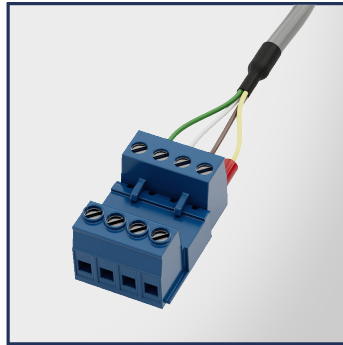

SPARE PARTS & ACCESSORIES

AE-341// CO₂ SENSOR WALL MODULE

Dust Protection

Plastic Material

Shielded Cable 1-10m

AE-342// CO₂ SENSOR CHANNEL MODULE

Dust Protection

Plastic Material

Shielded Cable 1-10m

AE-351// CO₂ SENSOR WALL MODULE

Dust Protection

Plastic Material

Shielded Cable 1-10m

AE-501 // IP 67 SOCKET

Dust and Humidity Protection

Shielded Cable

Cable Length 1m

AE-502// CONNECTION TERMINAL

Easy and Fast Assembling

Shielded Cable

Cable Length 30 cm

AE-903// D. PRESSURE PROBE SET

2 Pressure Probes

Probe Diameter 6.7mm, Length 98 mm